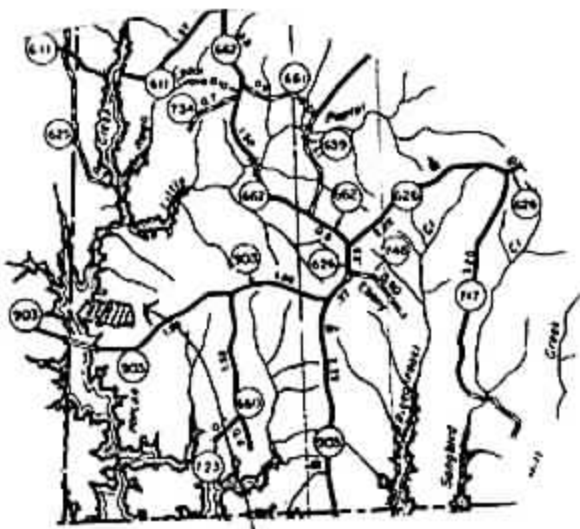

EXHIBIT A

**Raney Tract
Brunswick County, Virginia
116 +/- acres**

Raney Tract