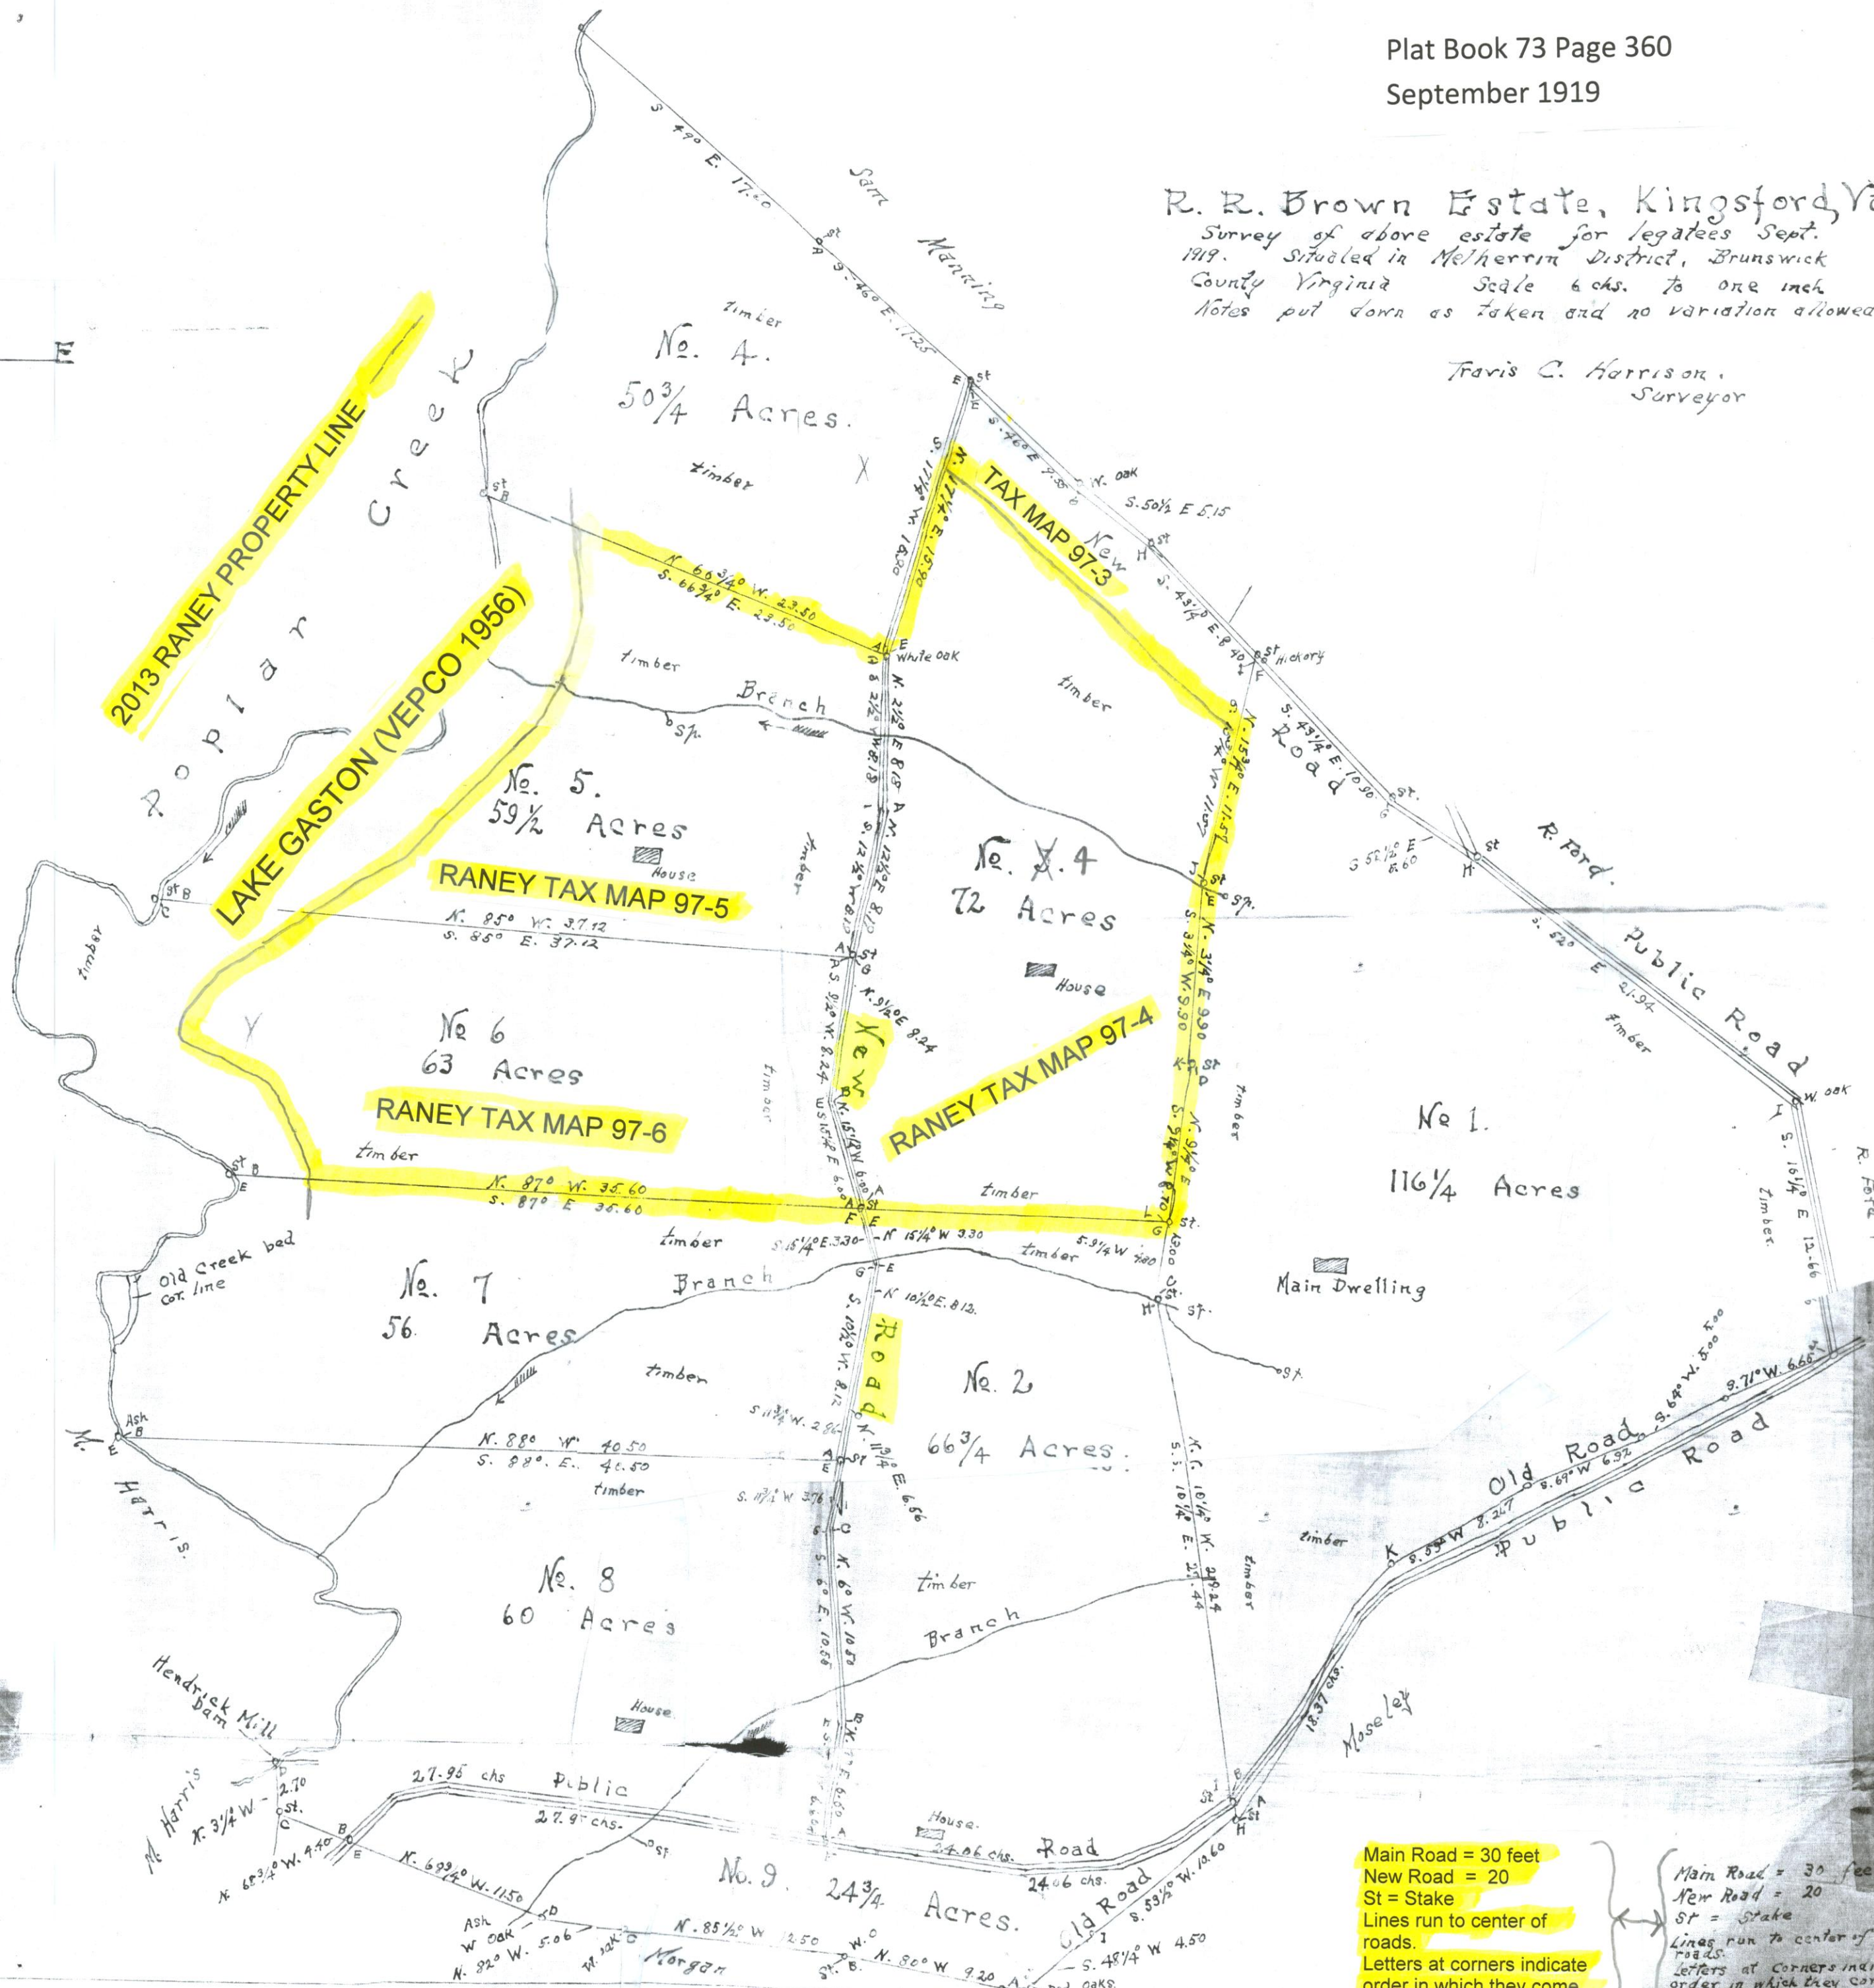

September 1919

R. R. Brown Estate, Kingsford, Va.
Survey of above estate for legatees Sept. 1919.
Sited in Melherrin District, Brunswick County Virginia Scale 6 chs. to one inch
Notes put down as taken and no variation allowed

Favis C. Harrison,
Surveyor

Main Road = 30 feet
 New Road = 20
 St = Stake
 Lines run to center of roads.
 Letters at corners indicate order in which they come.

Main Road = 30 feet
 New Road = 20
 St = Stake
 Lines run to center of roads.
 Letters at corners indicate order in which they come.